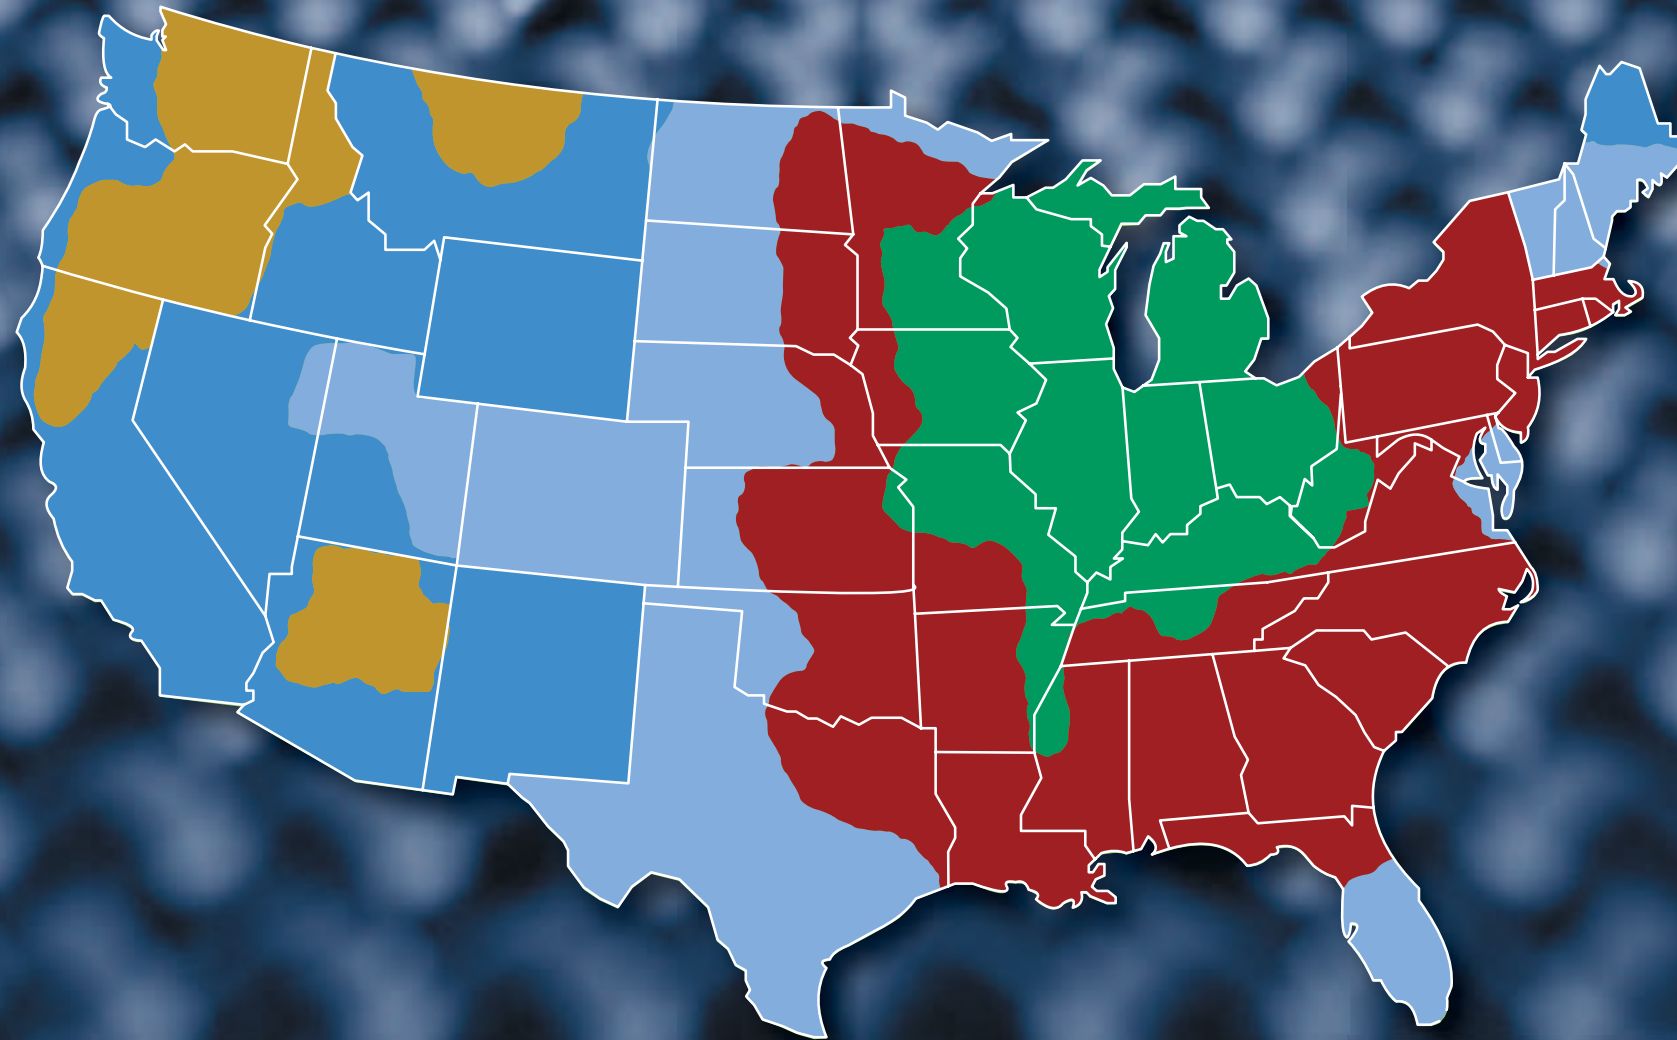

LOGISTICS SOLUTIONS*

**NOT JUST LOGISTICS...
BUT SOLUTIONS!
BEGINNING TO END.**

- Nationwide LTL
- Full Truckload
- Volume Services
- Drayage
- Dedicated Fleets
- Expedited Services
- Retail Distribution
- Warehousing

Providing solutions to meet our customers' business needs and demands

www.flyerls.com
Flyer Logistics Solutions
888-685-8573
Email: flyerls@flyerls.com

TRANSIT TIME KEY

- 1-2 DAYS
- 2-3 DAYS
- 3-4 DAYS
- 4-5 DAYS
- 5+ DAYS

SHIPMENTS ORIGINATING OR DELIVERING TO AN AIRPORT MAY ADD AN ADDITIONAL DAY OF TRANSIT.

THIS MAP IS FOR ILLUSTRATION ONLY. TRANSIT TIMES TO SOME OUTLYING AREAS MAY VARY.

**NOT JUST
AIRFREIGHT...
ALL FREIGHT!**